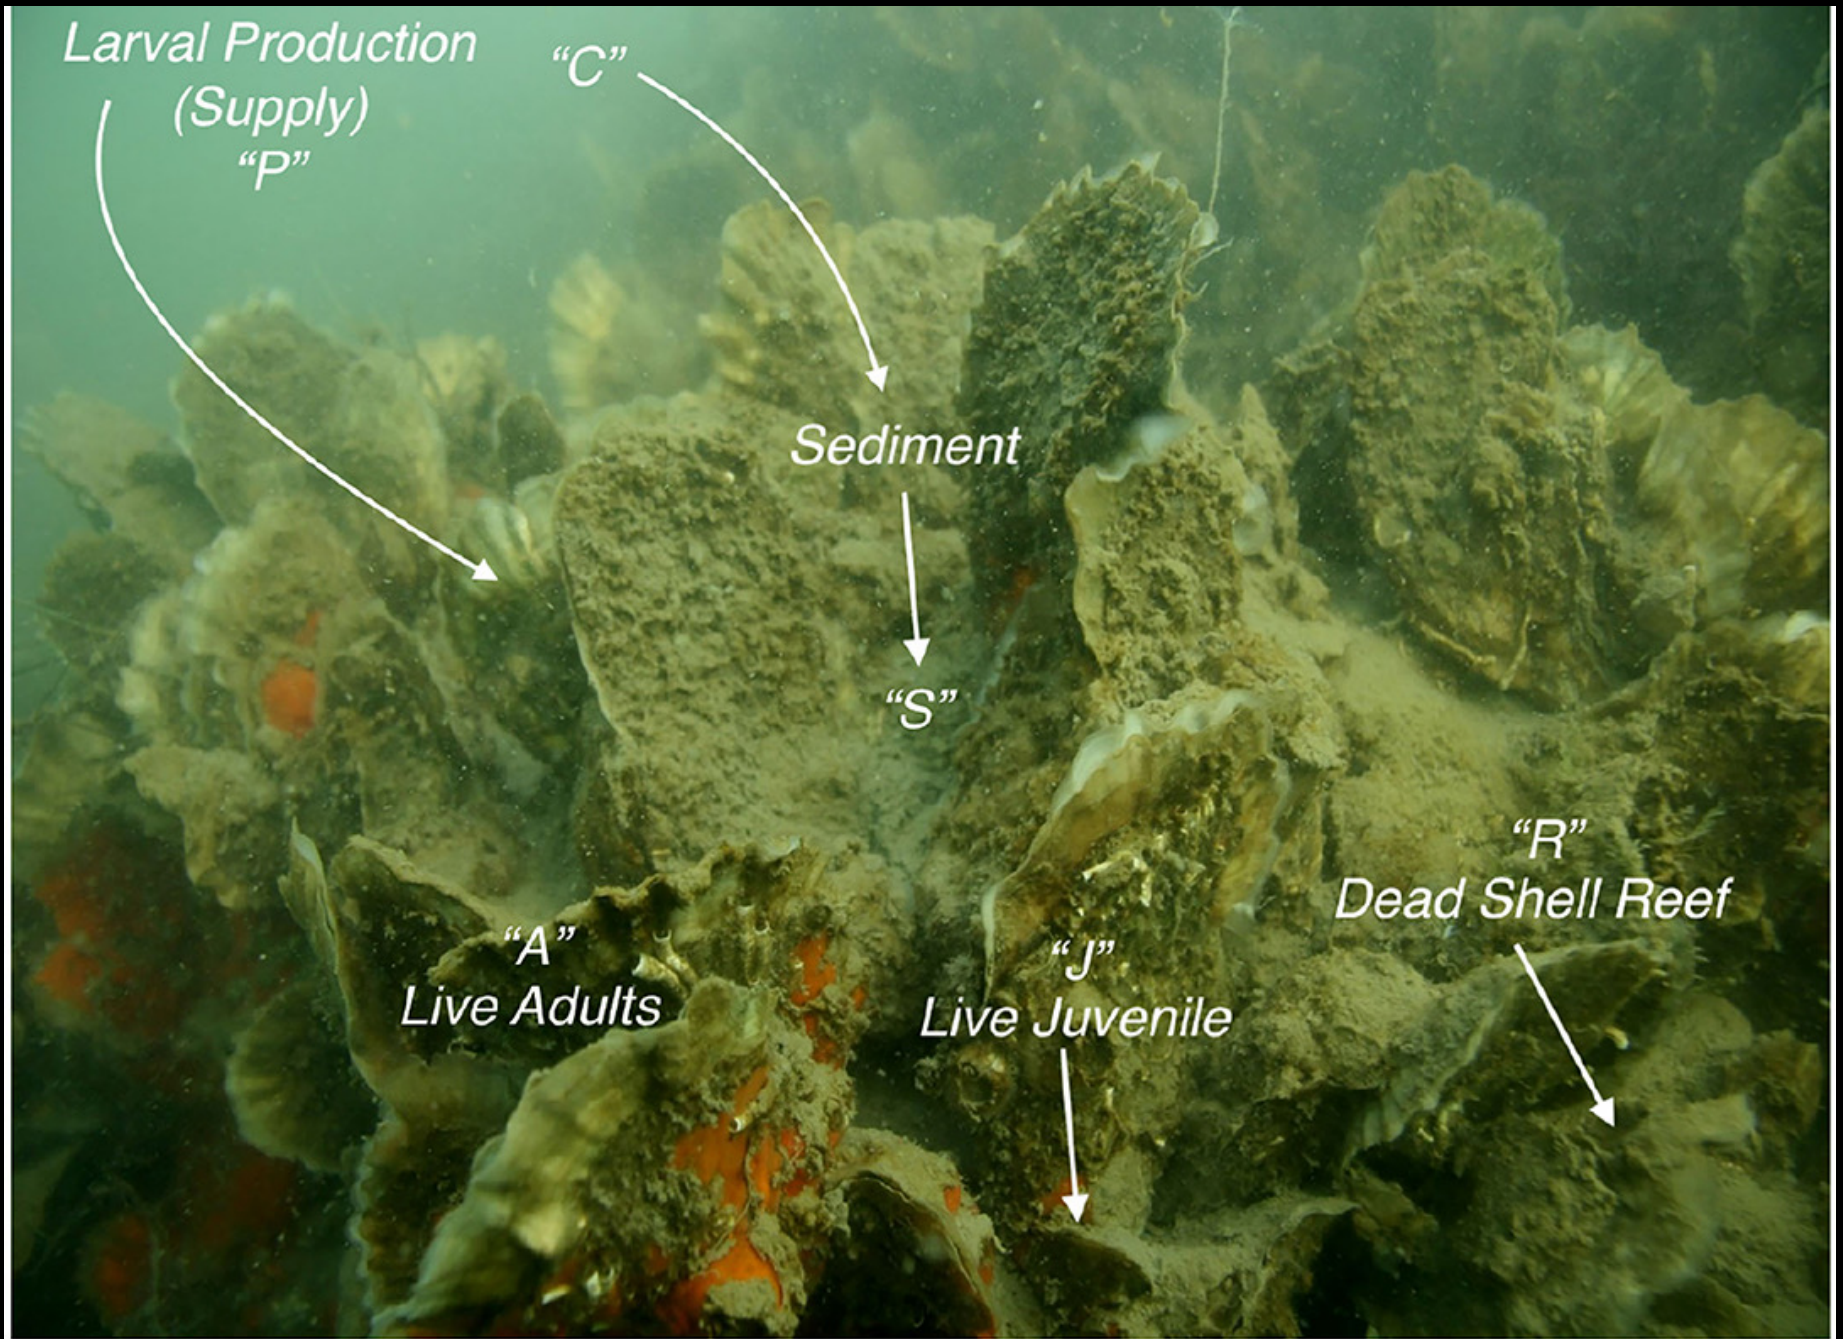

Swallow

Swift

Lizard

Cat

Oyster

Beaver

DESIGN FOR A GROTTTO, BY BERNARD PALISSY.

(In Mons. Destailleur's collection.)

- A. The margin, or leaning-stone.—B. The receptacle for water. C. The fountain.
 D. Places for medallions.

Basic Oyster Anatomy

Left Shell

(aka Cupped or Bottom Shell)

Right Shell

(aka Flat or Top Shell)

INVISIBLE ECOLOGIES