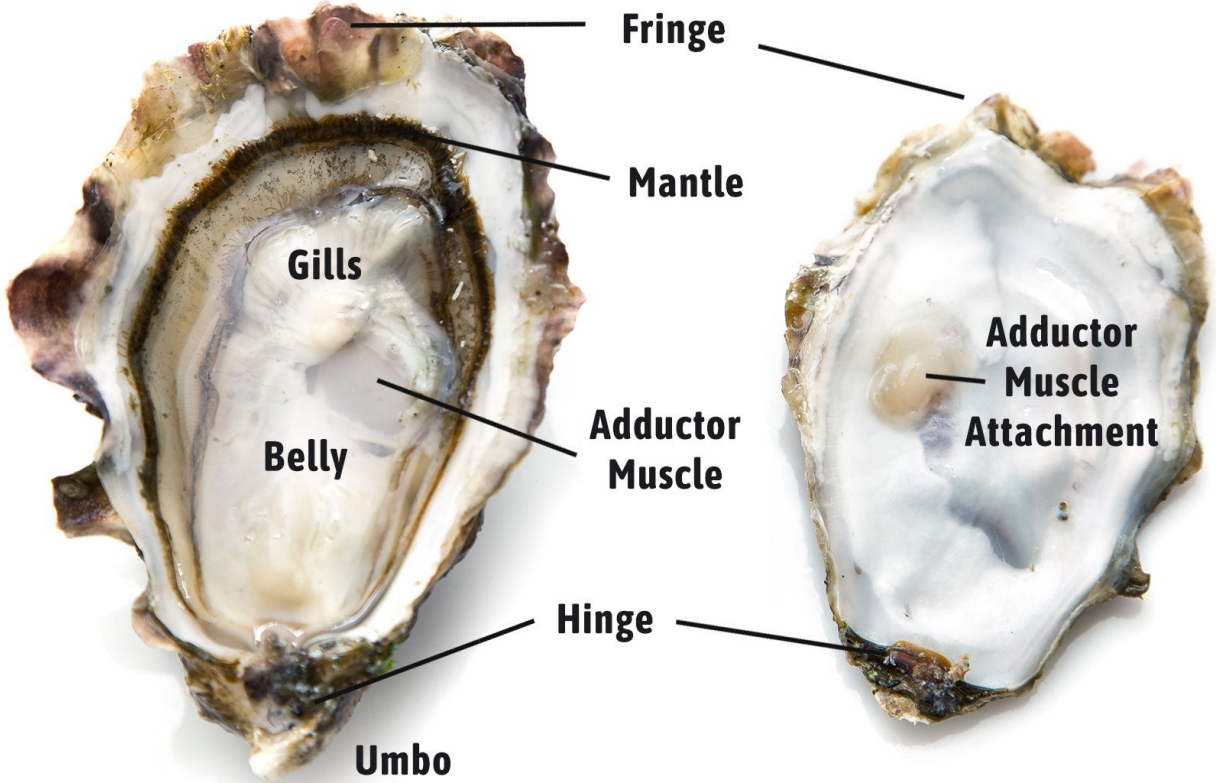

Bee Turtle

Fox

Crow

Dolphin

Salmon

Starling

Pigeon

Falcon

Swallow

Swift

Lizard

Cat

Oyster

Beaver

DESIGN FOR A GROTTTO, BY BERNARD PALISSY.

(In Mons. Destailleur's collection.)

- A. The margin, or leaning-stone.—B. The receptacle for water. C. The fountain.
 D. Places for medallions.

Basic Oyster Anatomy

Left Shell

(aka Cupped or Bottom Shell)

Right Shell

(aka Flat or Top Shell)

INVISIBLE ECOLOGIES